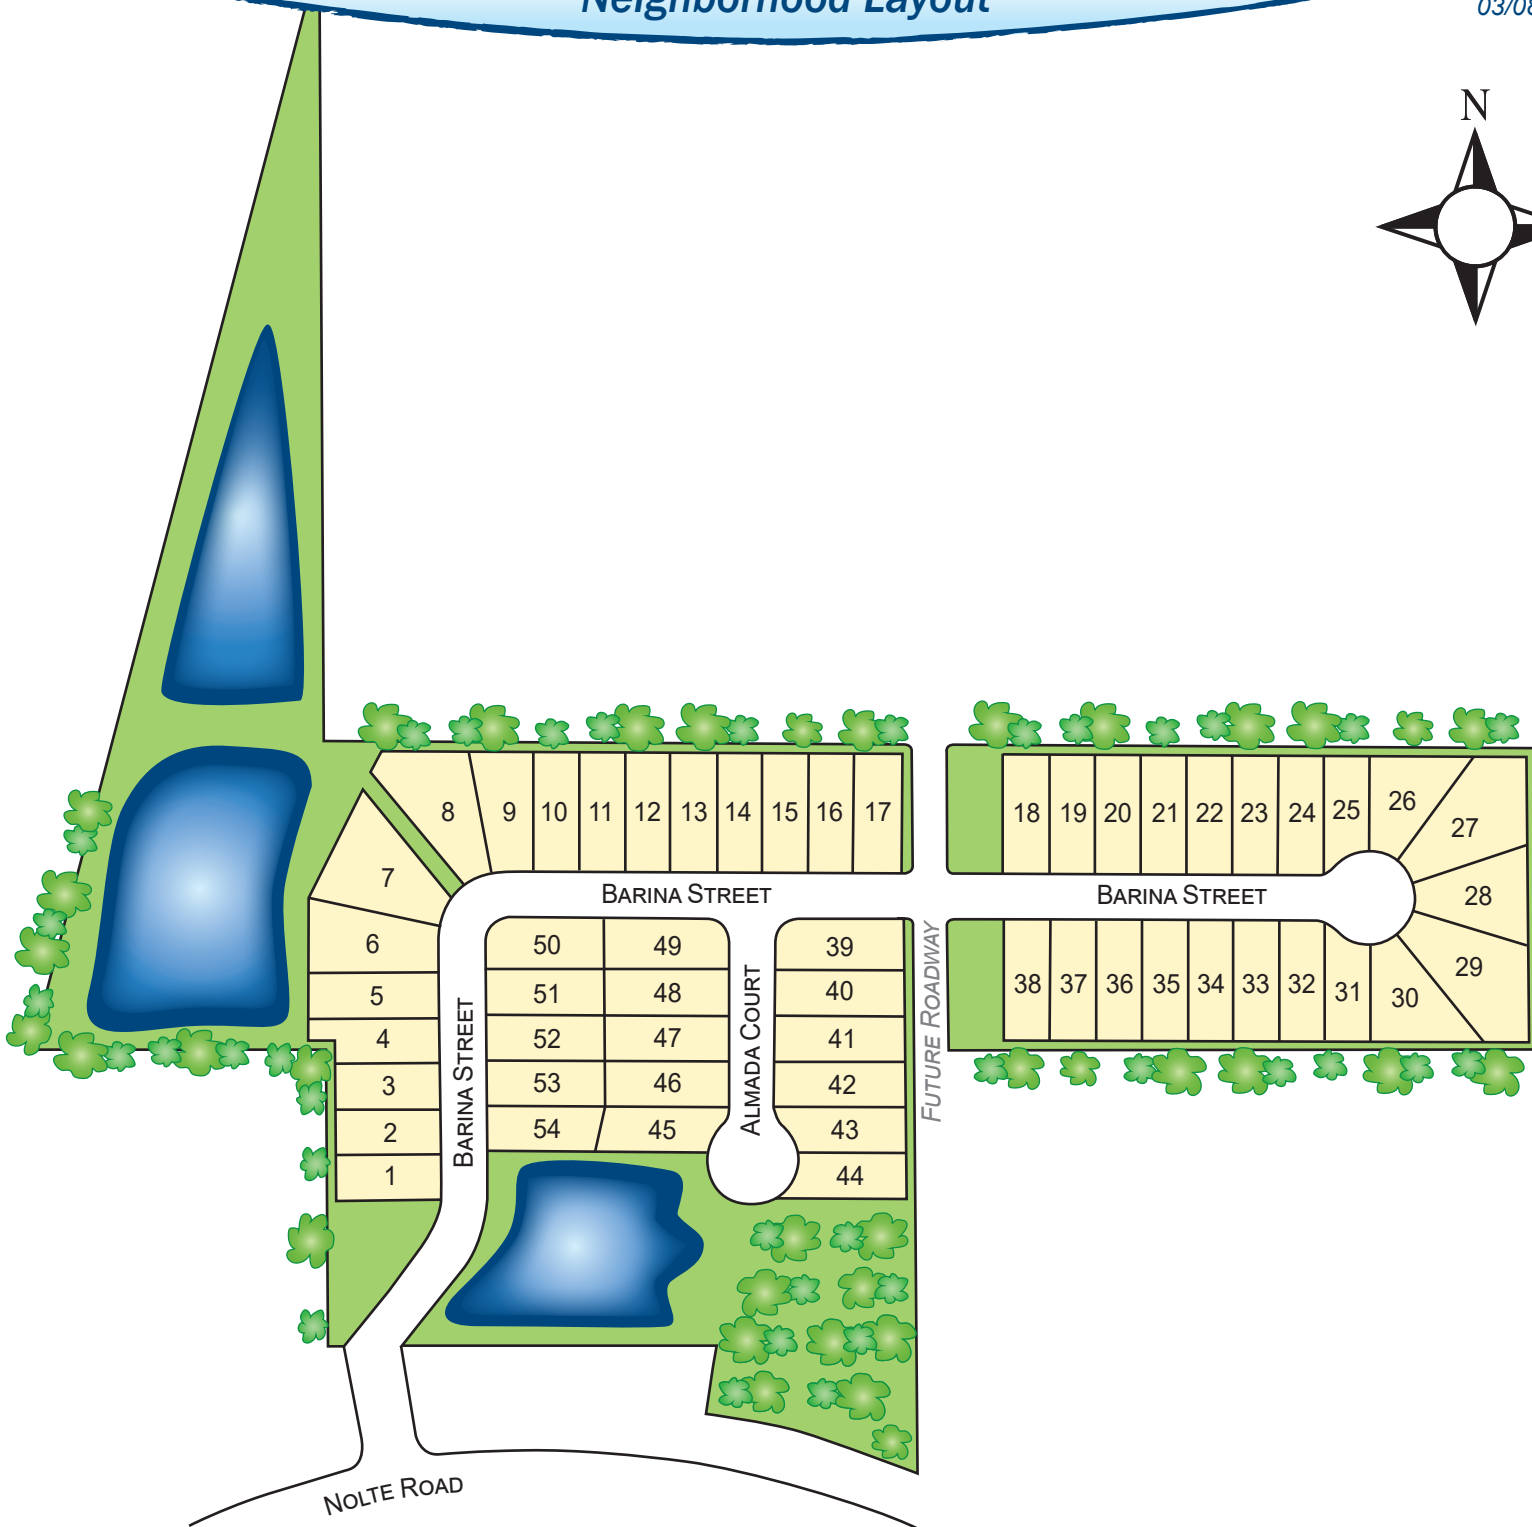

Canopy Reserve

Neighborhood Layout

03/08/19

Model Center
at
Gramercy Farms

Highland Homes
The value leaders.

Key

 New Homes

Canopy Reserve • St. Cloud, FL 34769 • (407) 630-9800