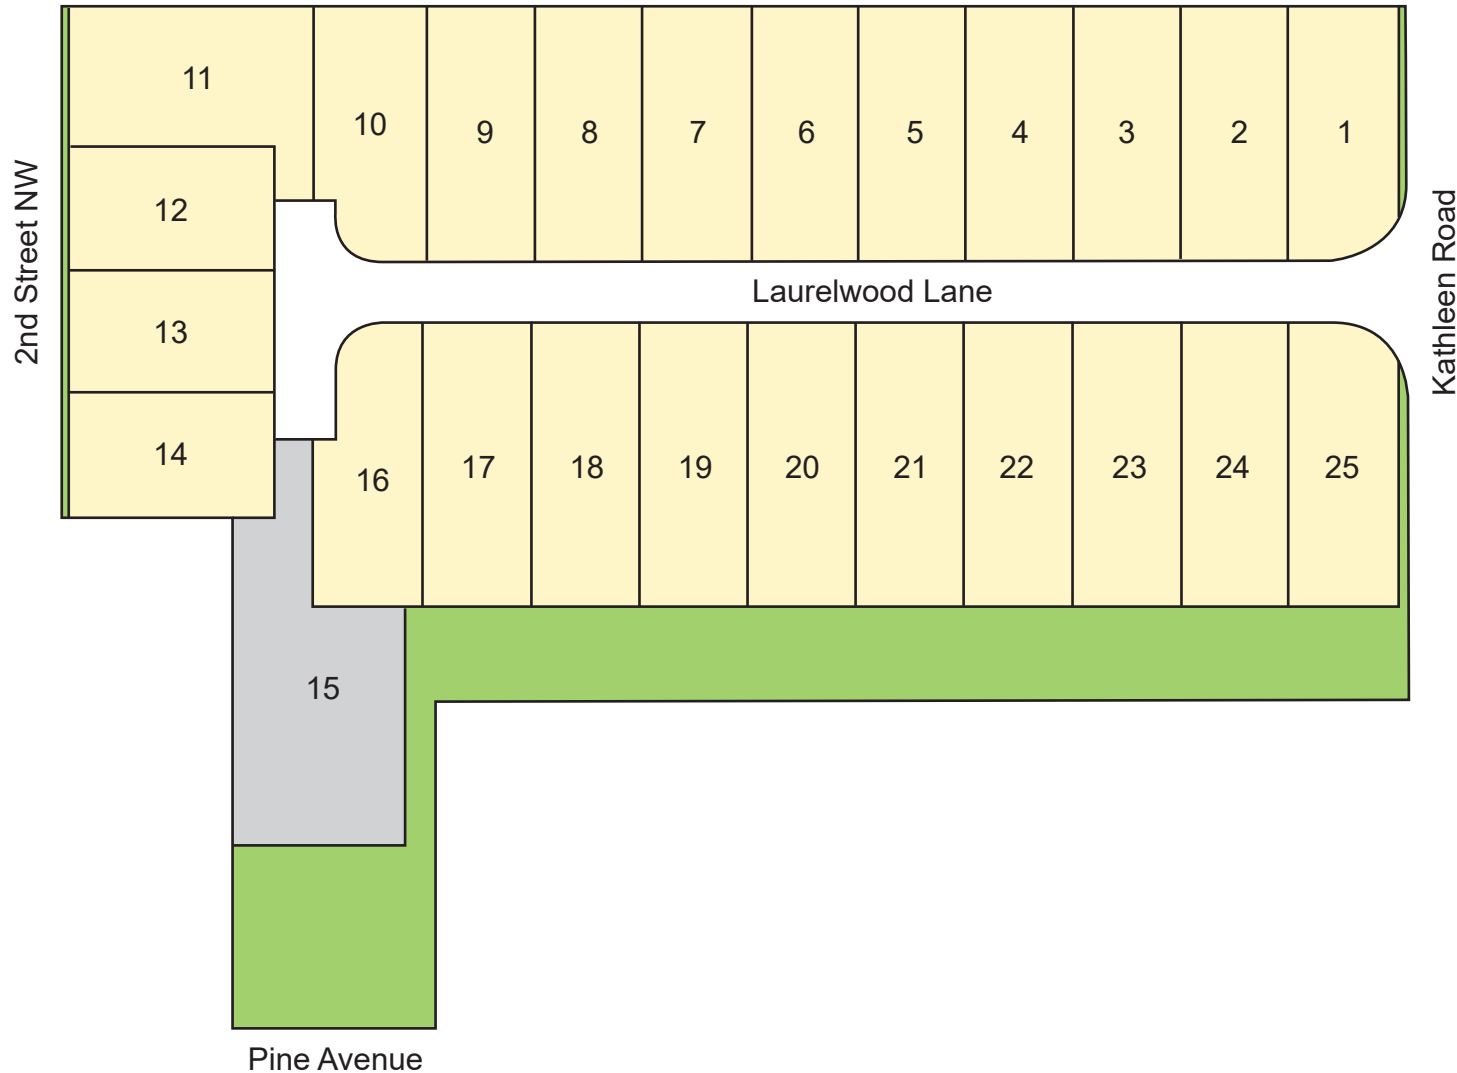

# Laurelwood Landing

## Neighborhood Layout

07/02/19

	New Homes
	Unavailable

Laurelwood Landing (Model Center at Wilder Oaks) • 8130 Wilder Loop • Lakeland, FL 33809 • (863) 859-1429

[www.HighlandHomes.ORG](http://www.HighlandHomes.ORG)